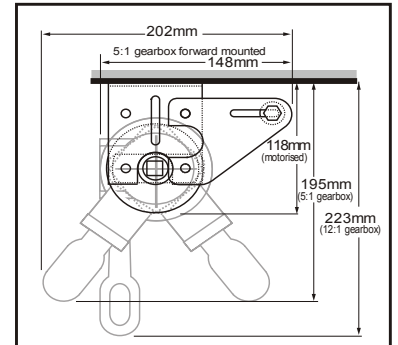

Up-fix allowances

Hood Aberdeen allowances