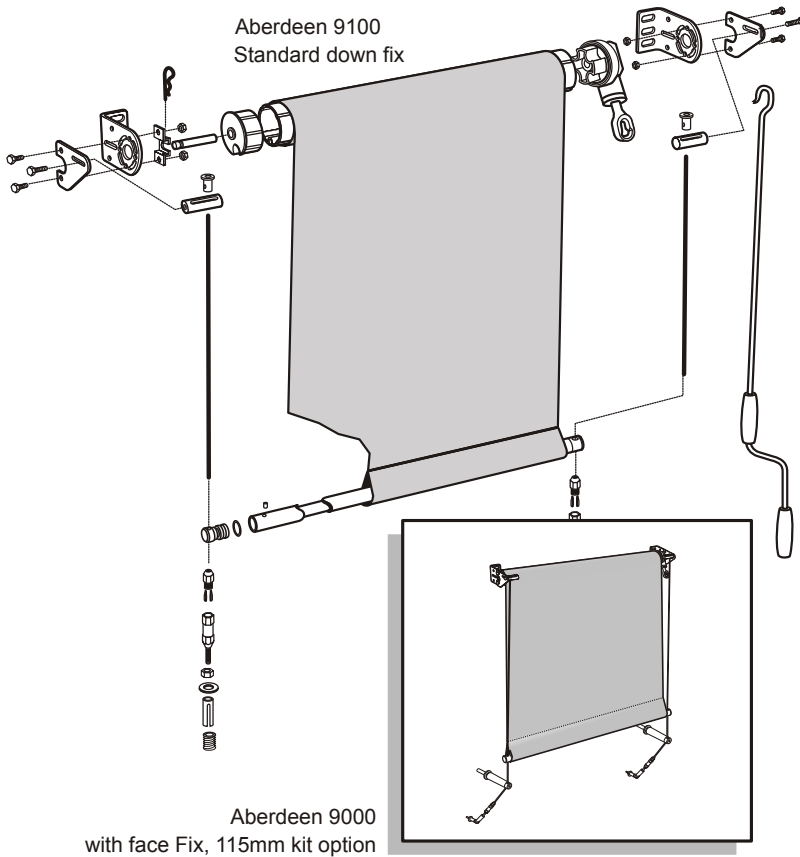

Technical Information