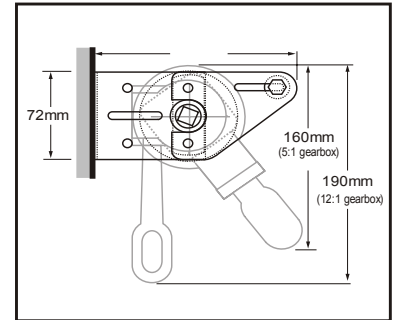

Face-fix allowances