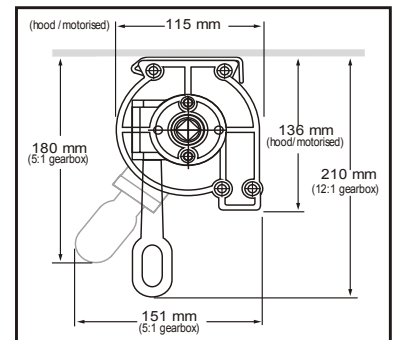

Hood Aberdeen allowances

9000

Hooded Manual

Awning Includes

- 5:1 Gear Box • Crank Rod 150cm
- Down Fix Cable Kit • White Powder Coat Hood. • Up Fix Hood Brackets.
- **NB:** State crank side when looking at the curved face. Refer info on Skin Specs page.

Options

- Other Crank Rod sizes 120cm, 160cm, 180cm, 200cm, 240cm, 300cm. • Telescopic coupling • Face Fix Hood Brackets • Face Fix Cable Kit 25mm. • Face Fix Cable Kit 115mm. • Face Fix Cable Kit 300mm. • Wire Cutters • Masonry Anchor Tool • 8mm Masonry Anchor (Pk 10) • Powder Coating Minimum P/Coat fee applies

9000 Alfa

Hooded Motorised

Awning Includes

- Altus RTS Motor. • Down Fix Cable Kit. • Stainless Steel Brackets. • White Powder Coat Hood. • Up Fix Hood Brackets. • **NB:** State motor side when looking at the curved face. Refer info on Skin Specs page.

Options

- Telis 1 Controller • Telis 4 Controller
- Telis Soliris Controller • Soliris Sun & Wind Sensor • Eolis Wind Sensor RTS
- Rain Sensor • Crank Over-ride RTS 150cm crank included • Standard LT Motor • Other Crank Rod sizes-120cm, 160cm, 180cm, 200cm, 240cm, 300cm. • Face Fix Hood Brackets • Telescopic coupling • Face Fix Cable Kit 25mm • Face Fix Cable Kit 115mm • Face Fix Cable Kit 300mm • Wire Cutters • Masonry Anchor Tool • 8mm Masonry Anchors • Powder Coating Minimum Powder Coat fee applies

9100

Unhooded Manual

Awning Includes

- 5:1 Gear Box • Crank Rod 150cm
- Down Fix Cable Kit • Stainless Steel Brackets • Stainless Steel Guide Wires • Wood fix cable anchors • Stainless Steel Weighted Bottom Bar.

Options

- Other Crank Rod sizes 120cm, 160cm, 180cm, 200cm, 240cm, 300cm. each • Telescopic coupling • Face Fix Cable Kit 25mm pair • Face Fix Cable Kit 115mm pair • Face Fix Cable Kit 300mm pair • Wire Cutters • Masonry Anchor Tool • 8mm Masonry Anchors (Pk 10)

9100 Alfa

Unhooded Motorised

Awning Includes

- Altus RTS Motor. • Down Fix Cable Kit • Stainless Steel Guide Wires • Wood Fix Cable Anchors • Stainless Steel Weighted Bottom Bar.

Options

- Telis 1 Controller • Telis 4 Controller
- Telis Soliris Controller • Soliris Sun & Wind Sensor • Eolis Wind Sensor RTS • Rain Sensor • Crank Over-ride RTS 150cm crank included • Standard LT Motor • Telescopic coupling • Face Fix Cable Kit 25mm • Face Fix Cable Kit 115mm • Face Fix Cable Kit 300mm • Wire Cutters • Masonry Anchor Tool • 8mm Masonry Anchors (Pk 10)